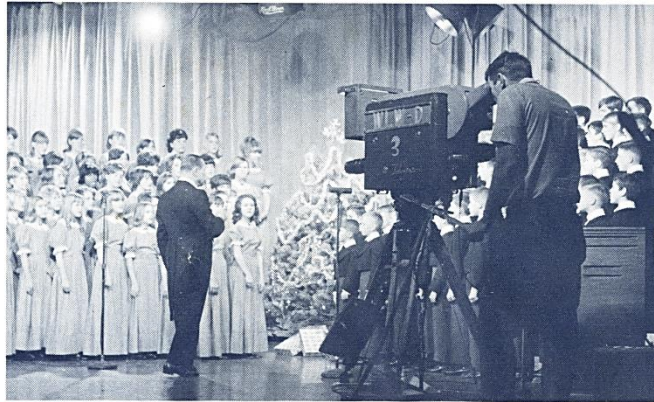

Our Chorus Is Great!

. . . and all who saw the 100-voice group perform at Memorial Hall and on television during the past holiday season will agree.

The Inland Children's Chorus ushered in the season with its 31st annual Christmas Concert on Dec. 13. One day later came the taping of Johnny Gilbert's "Christmas at Home" show which was featured on WLW-D Christmas Eve and Christmas Day.

It was a busy week for the Chorus, Director Joseph P. Geiger and Accompanist James A. Will, and the applause and fine comments earned by their efforts made it all worthwhile.

A flirtatious, high-stepping horse pulling a sleigh was one of the features of the Inland Children's Chorus Christmas concert at Memorial Hall.

Television cameras and klieg lights bore down on the Chorus, Director Joseph P. Geiger (above) and Accompanist James A. Will at the WLW-D studios. ↑

Some angels got their wings put in place at Memorial Hall . . .