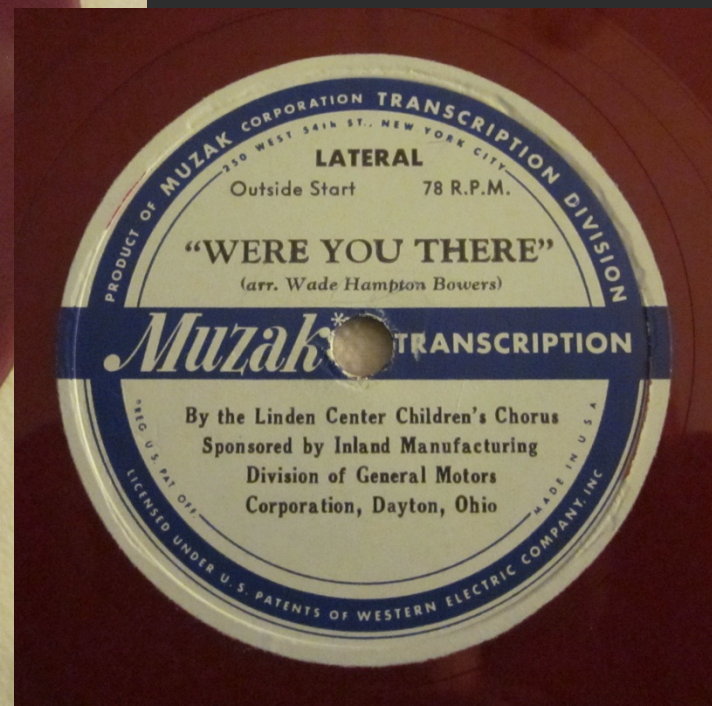

ca. 1947

Above: 12-inch 78 rpm red vinyl record. Enlarged label at right.

ca. 1947

Reverse side of "Were You There"

ca. 1947

Above: 12-inch 78 rpm red vinyl record. Enlarged label at right.

ca. 1947

Reverse side of “Twas the Night Before Christmas”