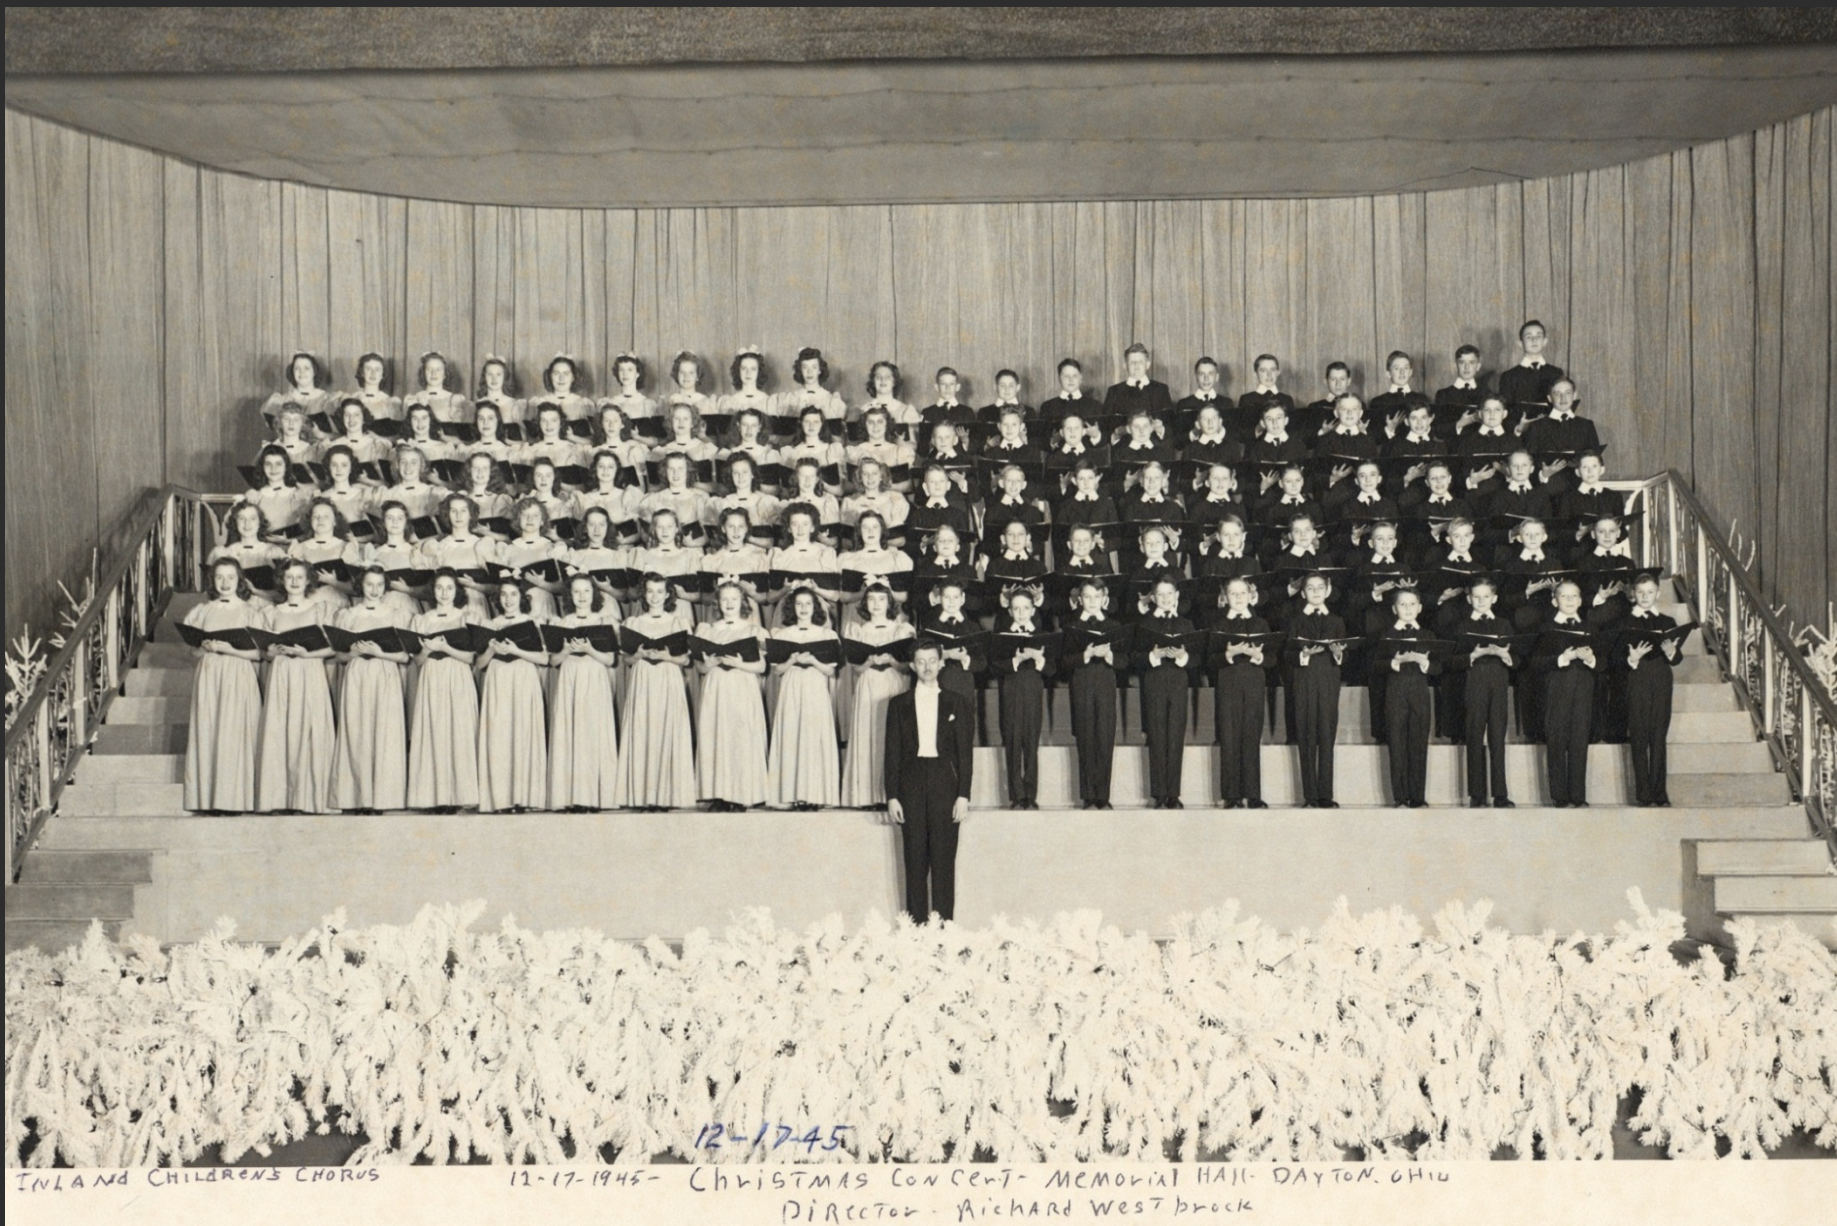

December 1945

INLAND CHILDREN'S CHORUS

12-17-45
12-17-1945 - CHRISTMAS CONCERT - MEMORIAL HALL - DAYTON, OHIO
DIRECTOR - RICHARD WESTBROCK

	5	4	3	2	1
1	DORN	WACK	SLATTERY	WENING	^{PATTY} KNOX
2	CAMERON	STEBBINS	GORDAN	COON L	HORAH
3	CRESS	MOREFIELD	BORTON	STANG	YOUNG
4	MEIXNER	MUELLER	SAYRE	MAYER	DEIS
5	DEEM	^{Paula} SHAY P.	WEAVER	BRINGMAN	^{Tress Jupp} SHAY T
6	KING	WHITTMAN	DACEY M.	MAUCH	WESSALOWSK
7	^{Adele} WEISENBARGER	KRISCHER	AUFDERHEIDE	ZENDEL	HOSKIN
8	^{Shirley} JONES	LITTLER	^{Jane} ALBRECHT	KREITZER	ENGEL
9	^{Shirley} WHITING	SUMAN	HECKMAN	BEACHAM	LONG
10	THOMAS	SHELL	TUNNEY	STEVENS	^{LINA} CRUMB
11	HECKMAN	BRUN	STEWART	MEYER	ANDERSON
12	OBERER	UNNGER W	OMLOR	LUTHER	REICHARD
13	DEHART	MAINS	BRUBAKER	ECKLEY	MORTER
14	BOGIN	HEINDL	WACK L	HERSHEY	CAMBELL
15	CLINGMAN	WACK R.	WILCOX	TUNNEY	COCHRAN
16	WALTERS	MOORE	TSHABRUN	WISE	SHAFNER
17	LUTHER	ABELE	CARDER	WITTMAN J	BIRT
18	KNOPP	BORTON	^V BROOKEY	PILARCZYK	HADDIX
19	HIXJON	HOLP	DARE	TUNNEY	WITTMAN R
20	^{Bill} McCORD	DEAL	SCOTT	WITTMAN	CURTIS

Back of photo with names of Chorus members