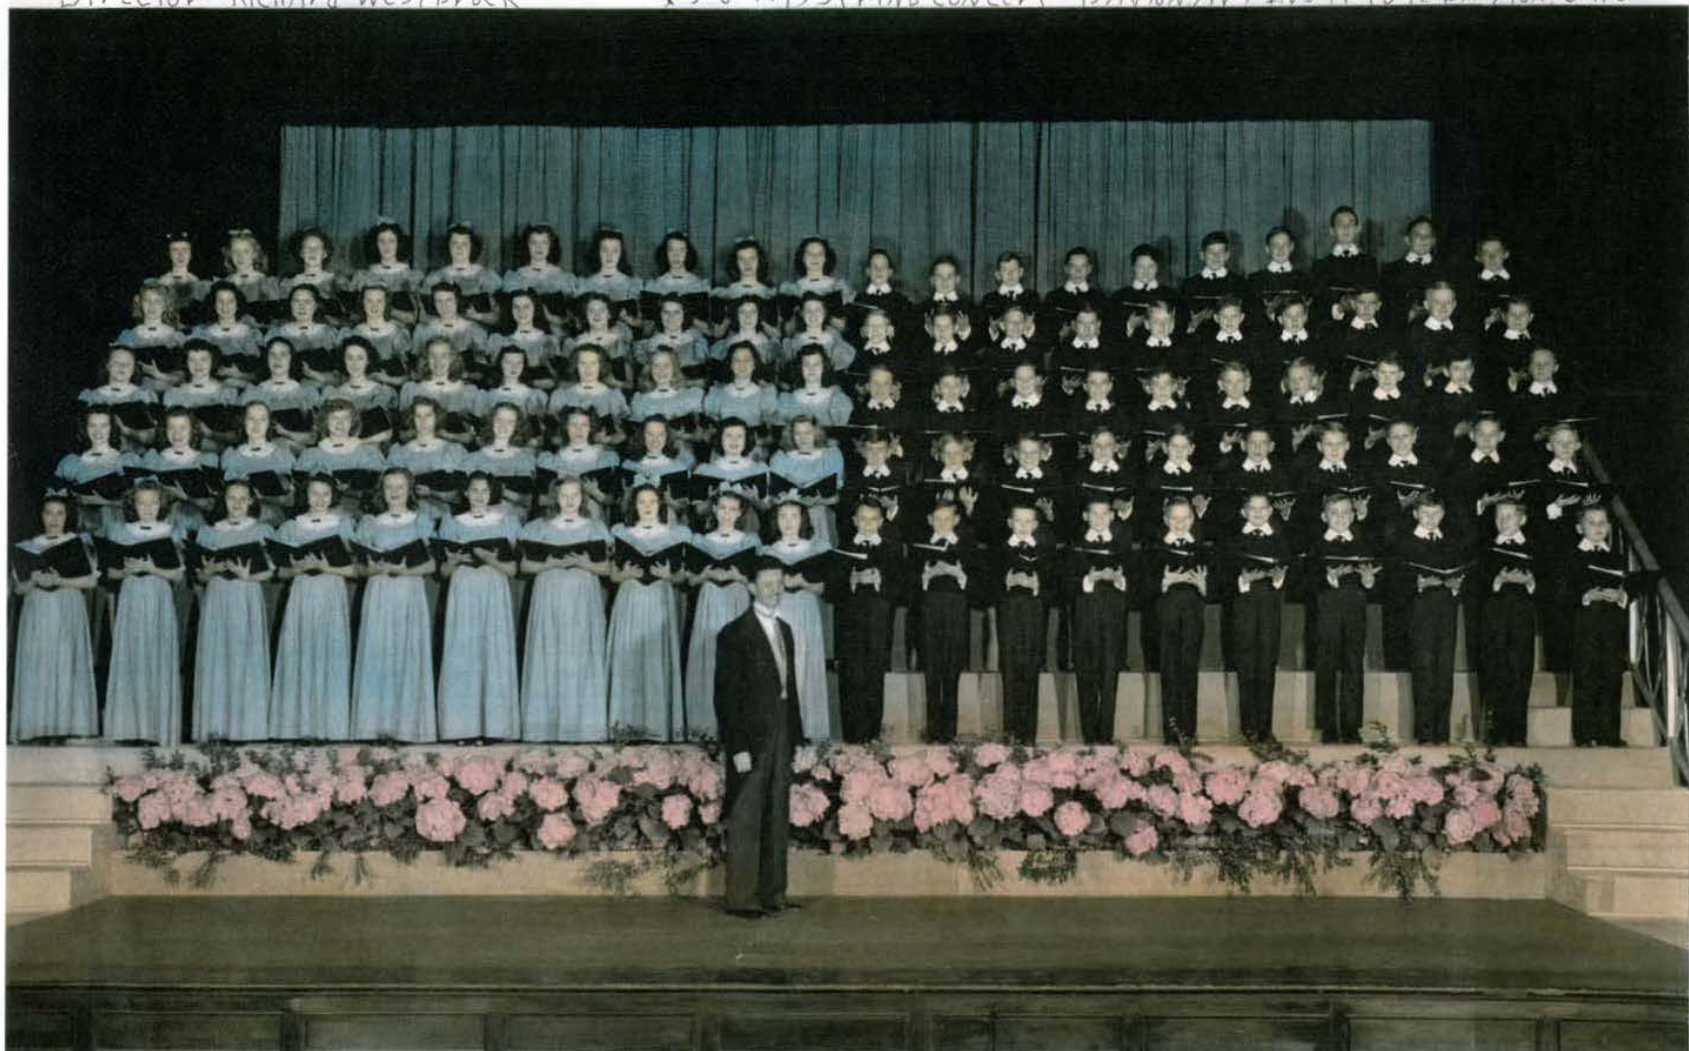

May 1945

Director - Richard Westbrook

5-6-1945 Spring Concert - Dayton Art Institute Dayton Ohio

Color Retouching by Shirley Whiting

May 1945

INLAND MFG. DIV. GMC SPRING CONCERT 5-6-45 INLAND CHILDREN'S CHORUS - ART INSTITUTE

MAYFIELD PHOTOS, INC.
1029 S. PATTERSON BLYD.
DAYTON, OHIO

Handwritten mark

Back of photo with names of Chorus members

December 1945

Courtesy of Mary Lou (Westbrock) Lubinski

December 1945

Courtesy of Mary Lou (Westbrock) Lubinski