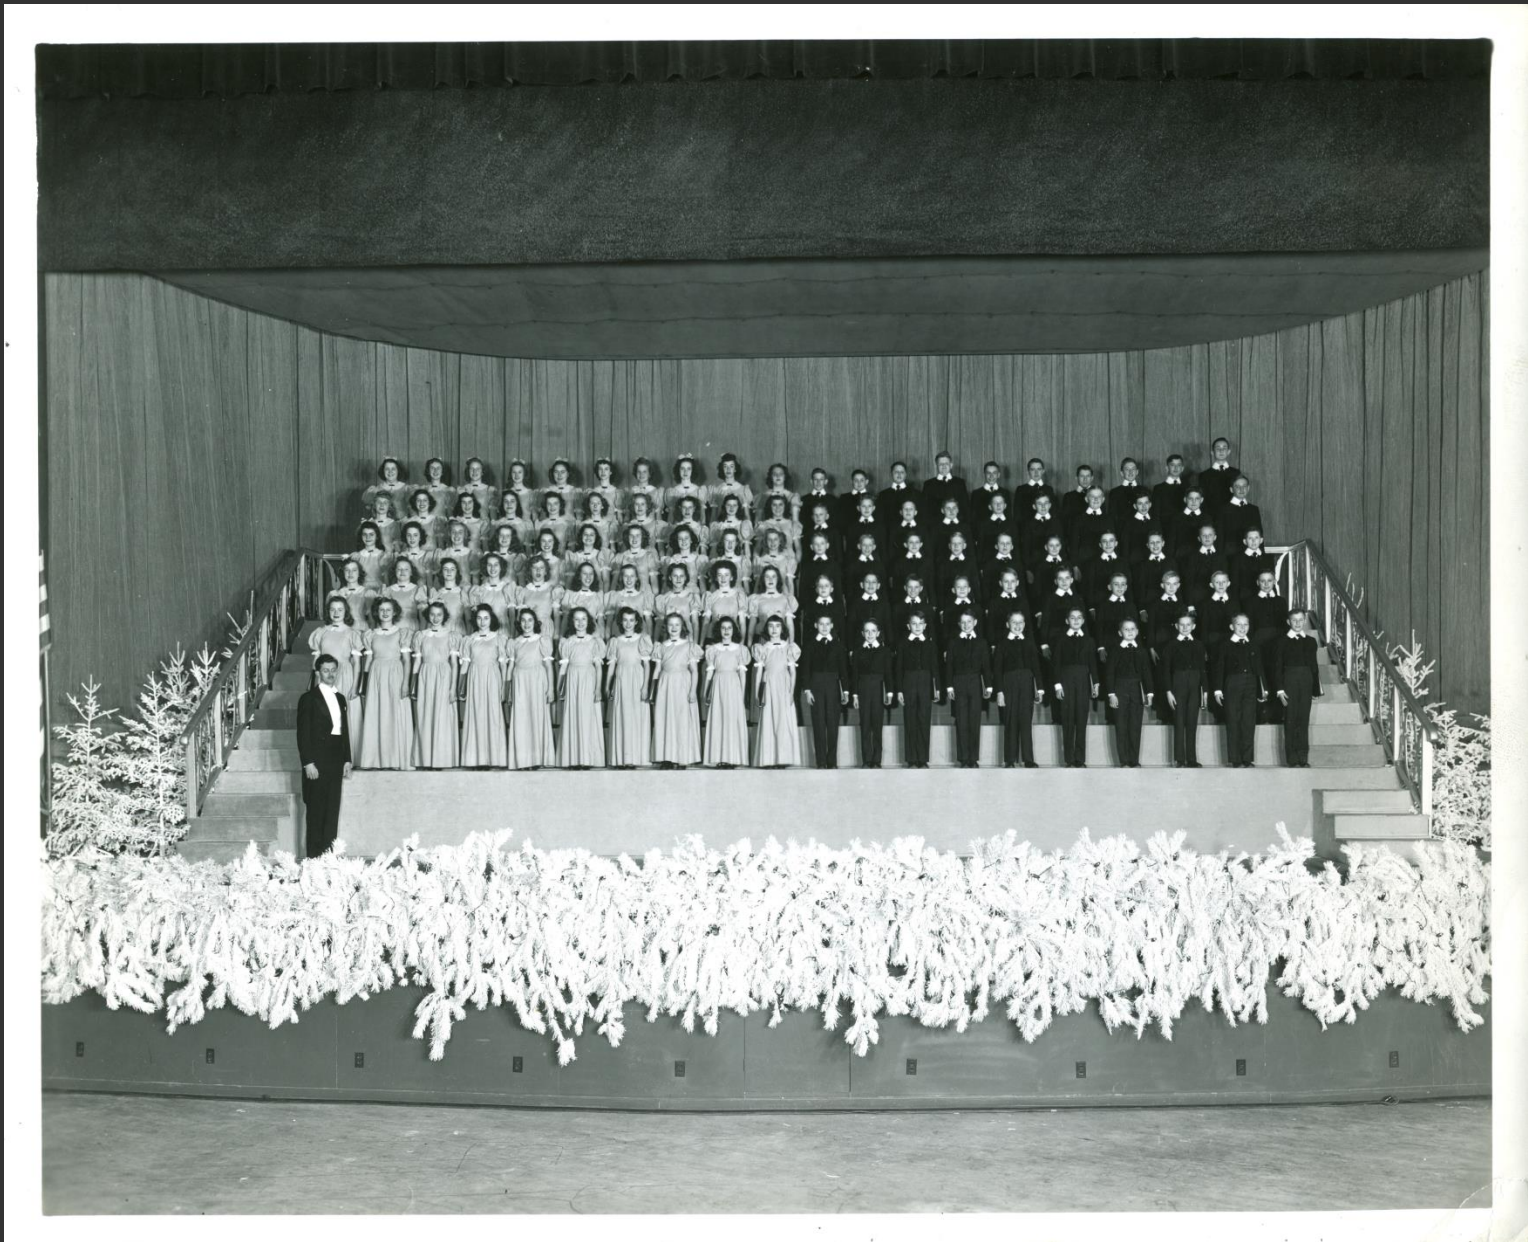

May 1945

Director - Richard Westbrook

5-6-1945 Spring Concert - Dayton Art Institute Dayton Ohio

Color Retouching by Shirley Whiting

May 1945

INLAND MFG. DIV. GMC SPRING CONCERT 5-6-45 INLAND CHILDREN'S CHORUS - ART INSTITUTE

MAYFIELD PHOTOS, INC.
1029 S. PATTERSON BLYD.
DAYTON, OHIO

Handwritten mark

Back of photo with names of Chorus members

December 1945

Courtesy of Mary Lou (Westbrock) Lubinski

December 1945

Courtesy of Mary Lou (Westbrock) Lubinski